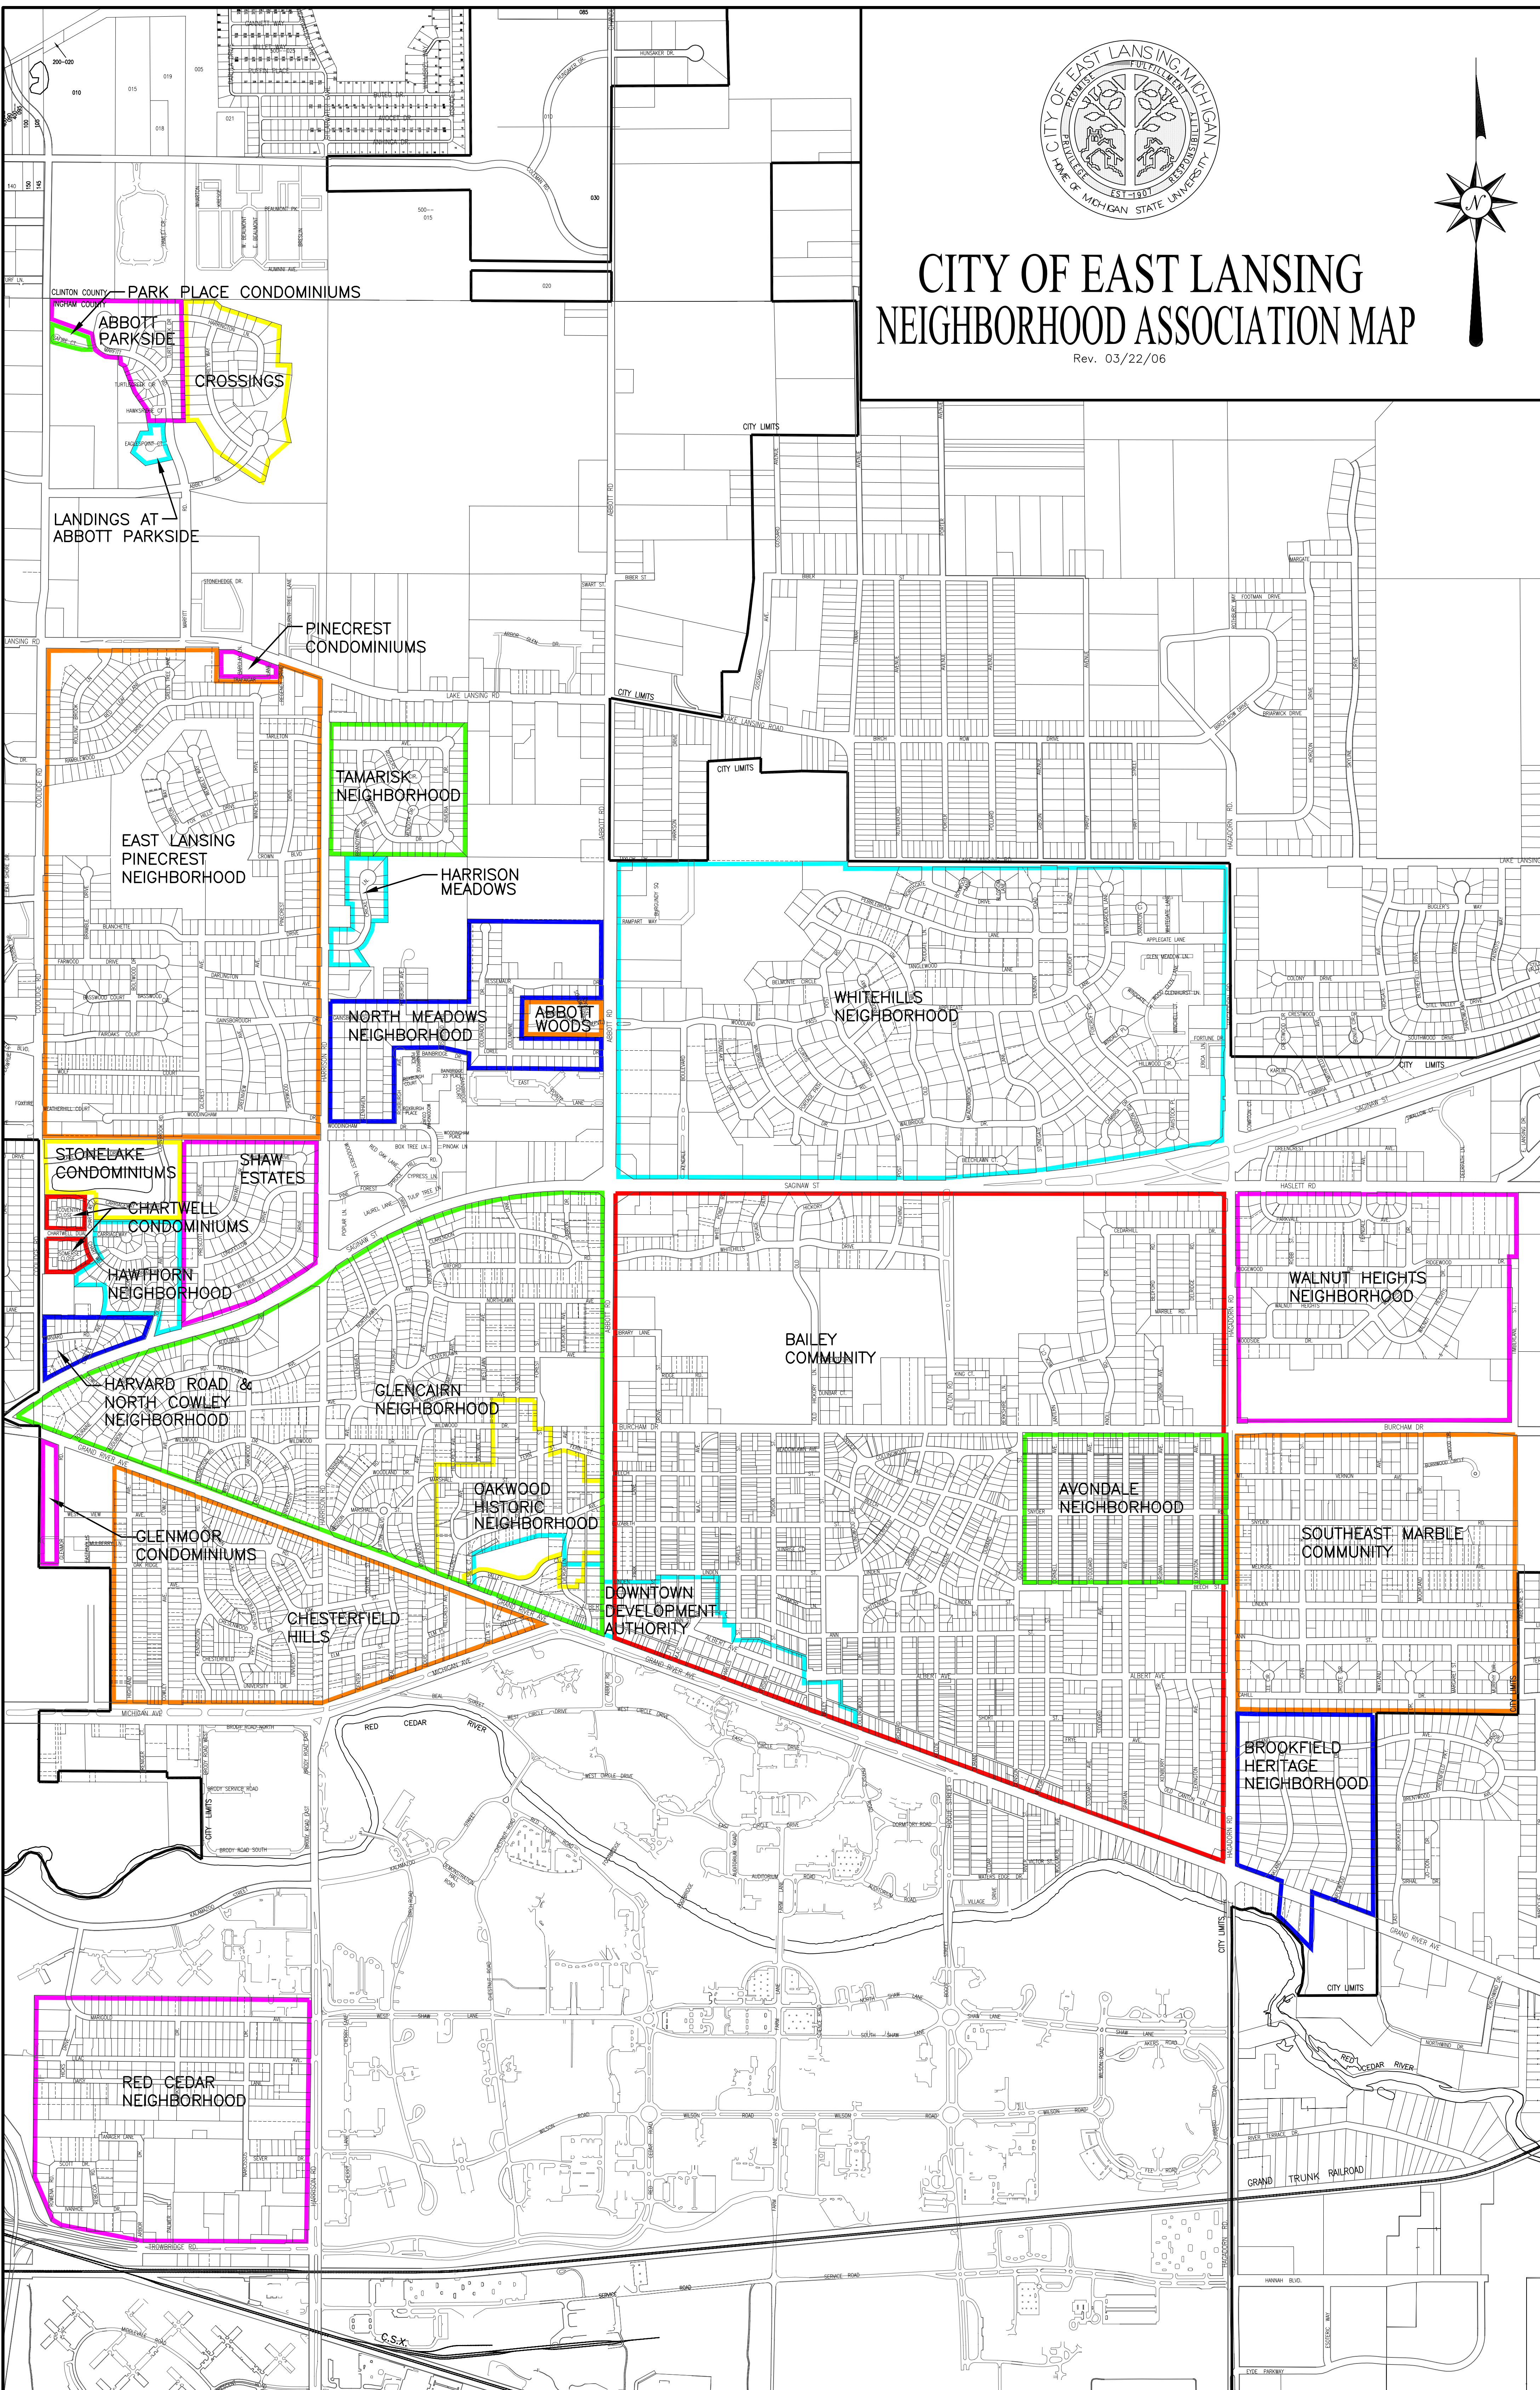

# CITY OF EAST LANSING NEIGHBORHOOD ASSOCIATION MAP

Rev. 03/22/06

CLINTON COUNTY — PARK PLACE CONDOMINIUMS

ABBOTT PARKSIDE

CROSSINGS

LANDINGS AT ABBOTT PARKSIDE

PINECREST CONDOMINIUMS

EAST LANSING PINECREST NEIGHBORHOOD

TAMARISK NEIGHBORHOOD

HARRISON MEADOWS

NORTH MEADOWS NEIGHBORHOOD

ABBOTT WOODS

WHITEHILLS NEIGHBORHOOD

STONELAKE CONDOMINIUMS

SHAW ESTATES

CHARTWELL CONDOMINIUMS

HAWTHORN NEIGHBORHOOD

HARVARD ROAD & NORTH COWLEY NEIGHBORHOOD

GLENCAIRN NEIGHBORHOOD

OAKWOOD HISTORIC NEIGHBORHOOD

DOWNTOWN DEVELOPMENT AUTHORITY

BAILEY COMMUNITY

AVONDALE NEIGHBORHOOD

WALNUT HEIGHTS NEIGHBORHOOD

SOUTHEAST MARBLE COMMUNITY

CHESTERFIELD HILLS

BROOKFIELD HERITAGE NEIGHBORHOOD

RED CEDAR NEIGHBORHOOD

C.S.X.

HANNAH BLVD.

EYE PARKWAY